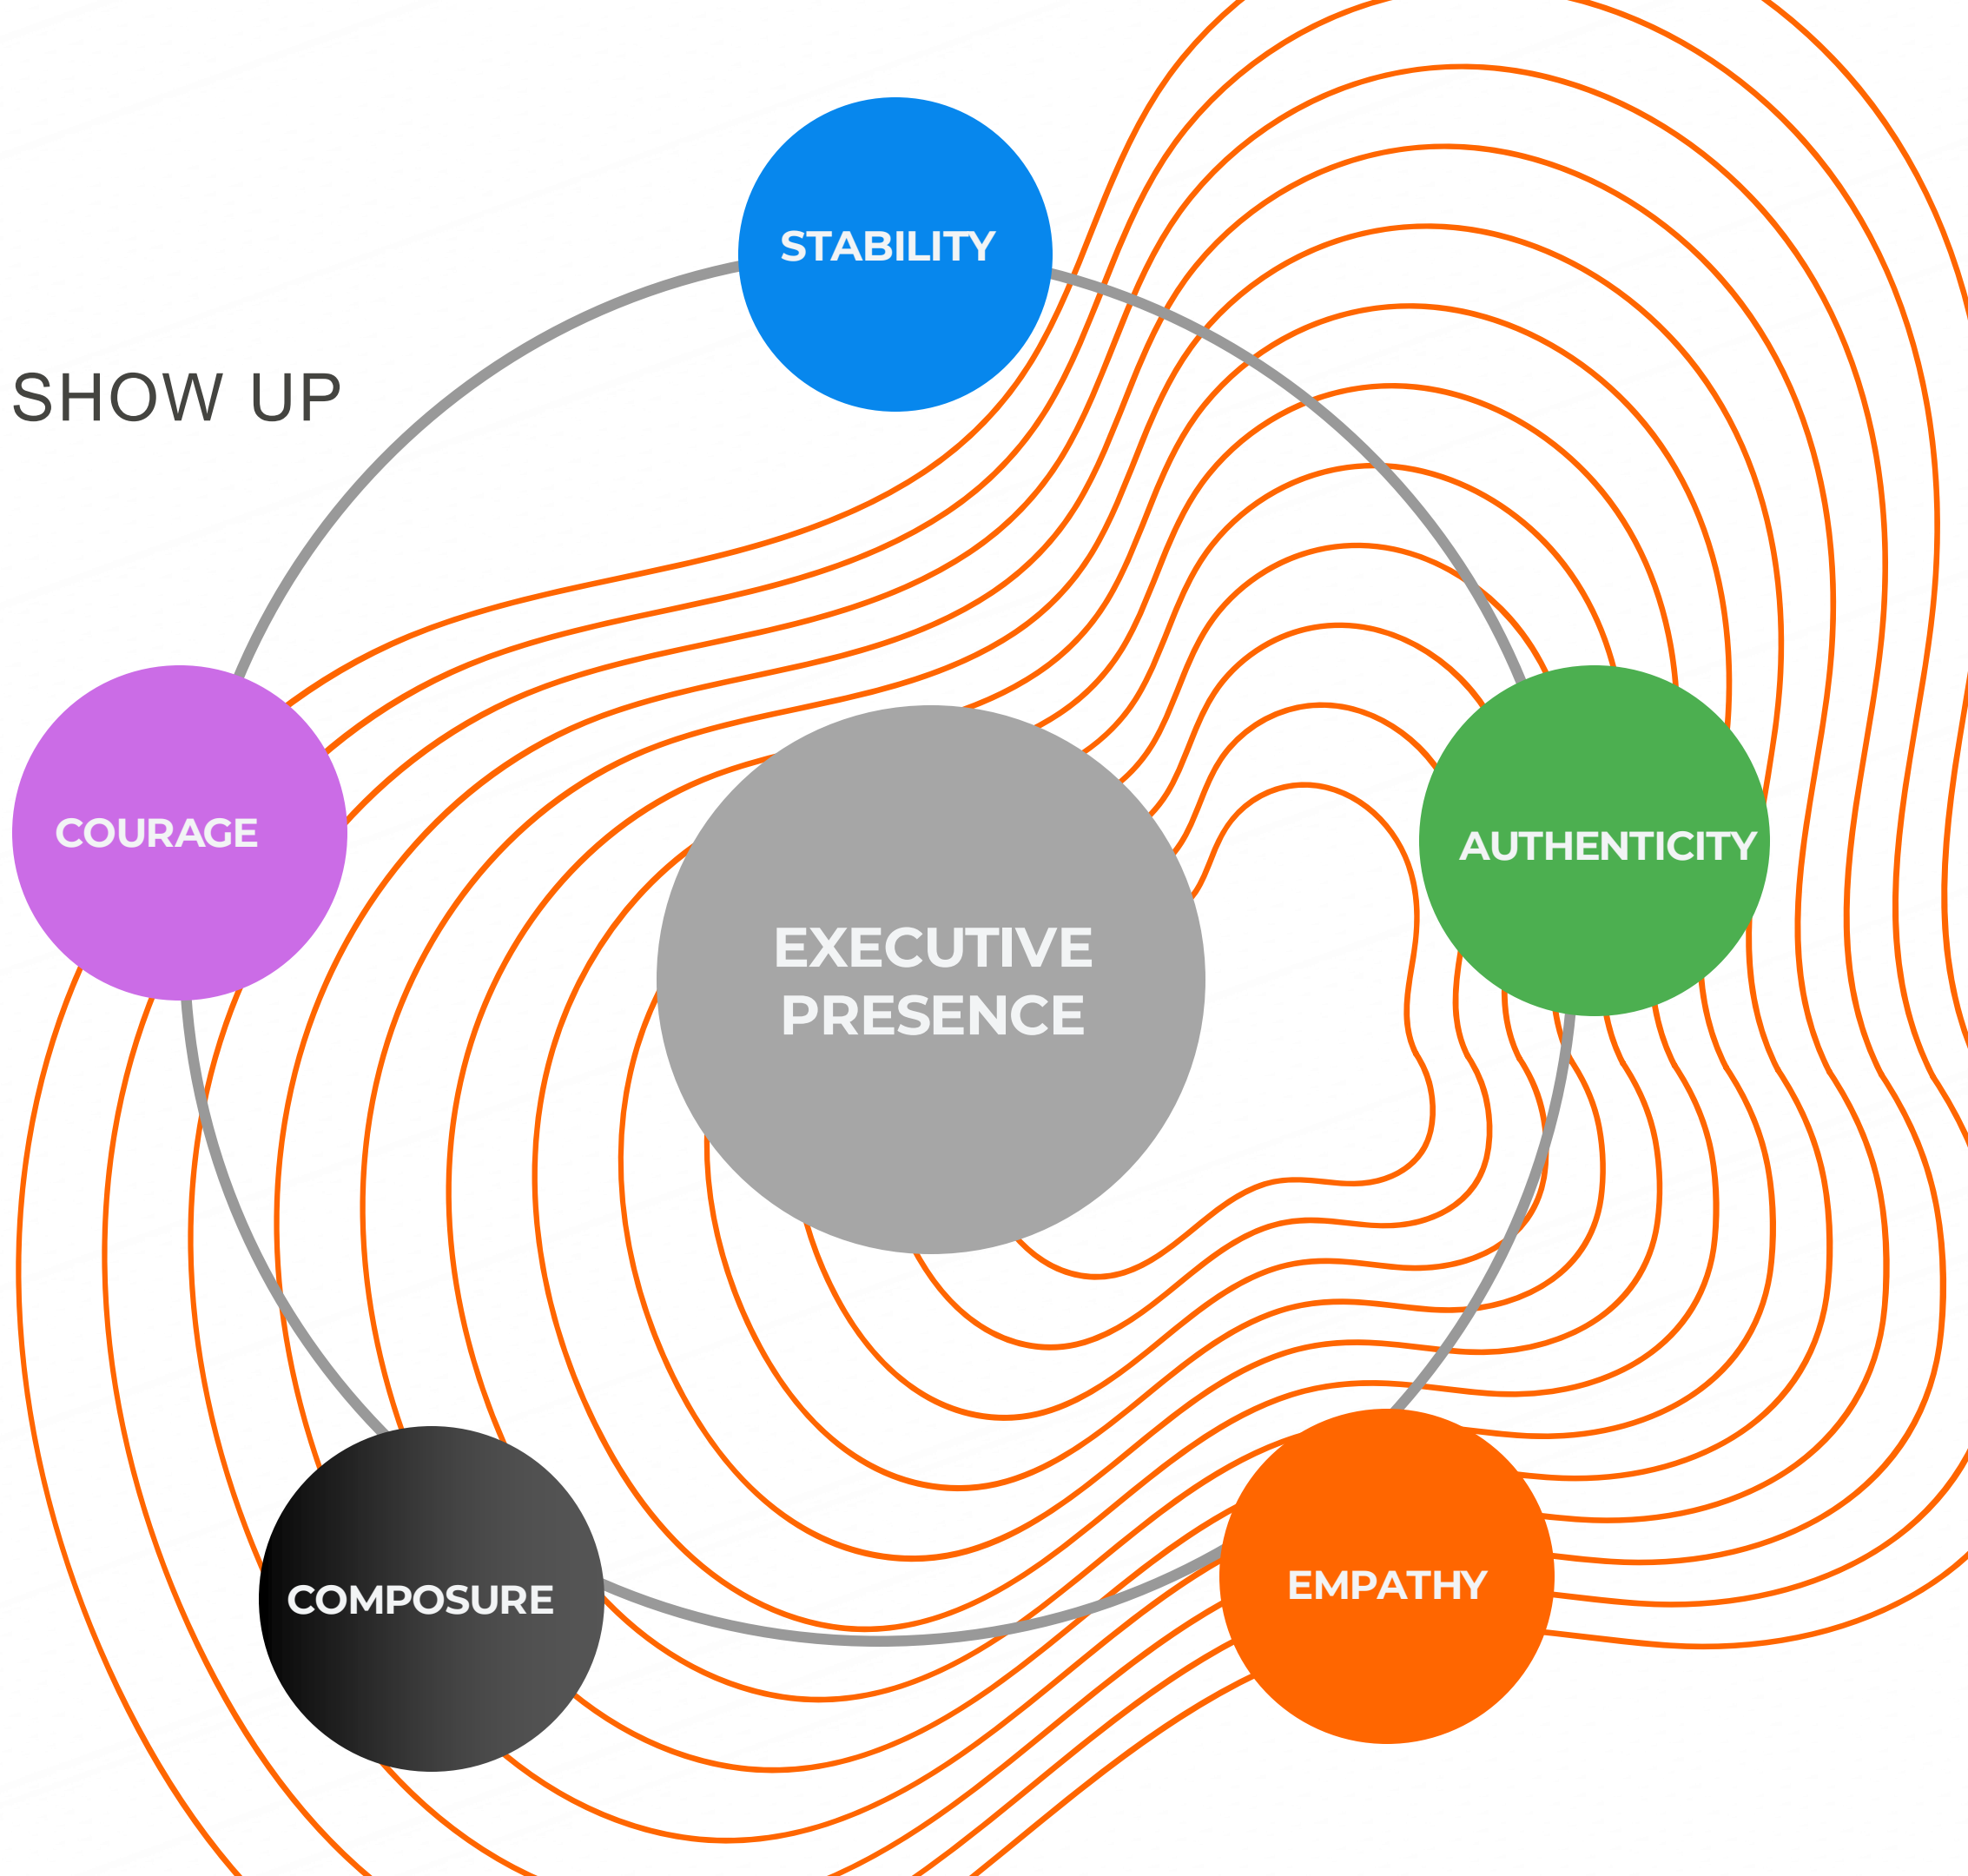

# THE “FREEWAY” SET

## Courage

Leadership isn't a title.  
It's how you show up when there's no script.

**THESE MOMENTS REMIND US THAT EXECUTIVE PRESENCE ISN'T  
ABOUT THE OUTFIT ITSELF**

**IT'S ABOUT THE STORY YOU'RE LIVING WHILE WEARING IT**

**ON YOUR BEST DAY AND ON YOUR WORST DAY**

EXECUTIVE PRESENCE IS = HOW YOU SHOW UP

**YOUR SWEET COVER**  
+  
**YOUR SALTY CORE**